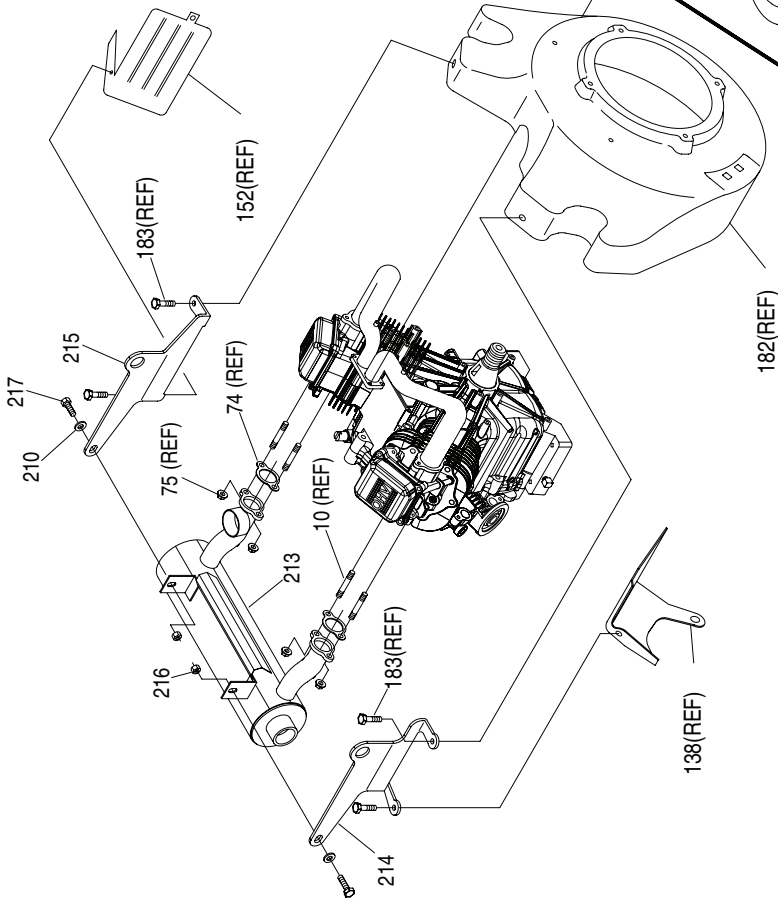

MUFFLER
MOUNTING